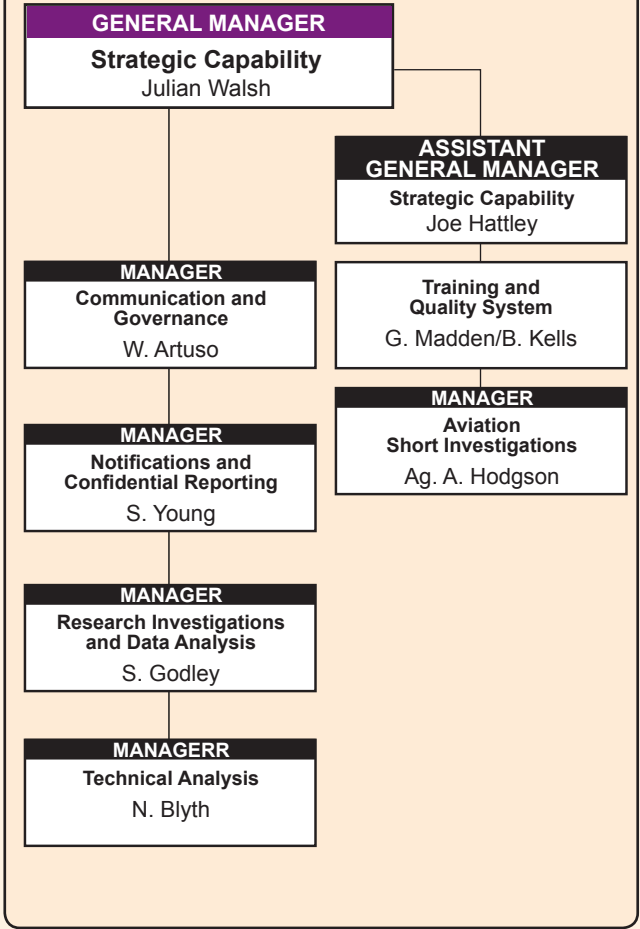

Australian Transport Safety Bureau

COMMISSION

Chief Commissioner Martin Dolan

Commissioner Noel Hart

Commissioner Carolyn Walsh

STRATEGIC CAPABILITY